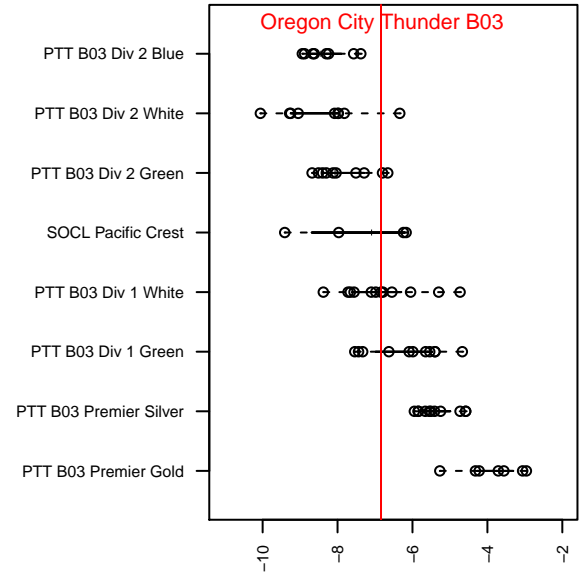

Oregon City Thunder B03

, OR
 B03 total strength=565
 attack=0.76 defense=0.26
 fall league = PTT B03 Div 1 White
 spr league = Spr OYS B03 Div 1 White

alt names used:
 OC Thunder B03
 Oregon City Soccer Club Thunder
 Oregon City Soccer Club Thunder
 Oregon City Soccer Club Thunder
 CROSSFIRE – OCSCTHUNDER

Venues played:
 2015 PCU Summer Classic U12 Silver Black
 2015 Mt Hood Challenge U12
 2015 PTT B03 Division 1 White
 2015 OYS Presidents Cup B03
 2015 Spr OYS B03 Division 1 White

Oregon City Thunder B03
 Dots are actual minus expected GF (blue circles) and GA (red triangles).
 Blue line is smoothed change in attack strength. Red is smoothed change in defense strength.

**attack and defense variance (black dot)
relative to other teams
and top 10 in region**

**attack and defense rating
relative to others at age
and all opponents in last 13 months**

Performance relative to 13 month average